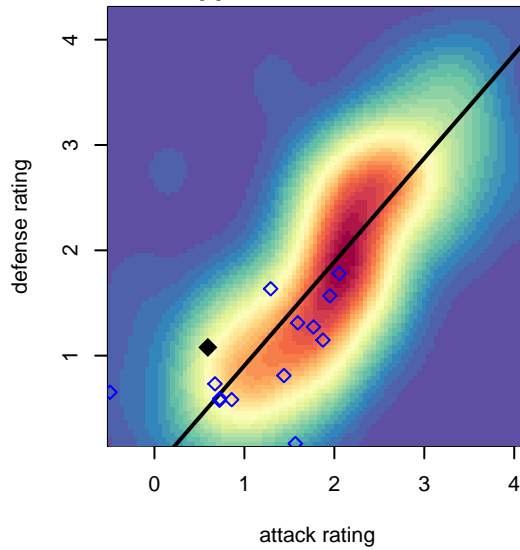

**attack and defense rating
relative to others at age
and all opponents in last 13 months**