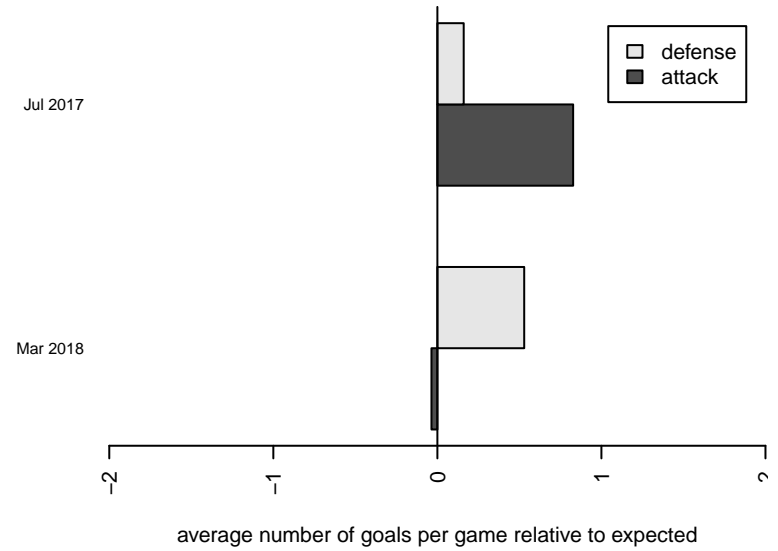

Fuerza FC Academy G02
 Dots are actual minus expected GF (blue circles) and GA (red triangles).
 Blue line is smoothed change in attack strength. Red is smoothed change in defense strength.

**attack and defense variance (black dot)
relative to other teams
and top 10 in region**

**attack and defense rating
relative to others at age
and all opponents in last 13 months**

Performance relative to 13 month average

Performance relative to 13 month average

date	home		away		venue	pred.home	pred.away
2018-03-17	Fuerza FC Academy G02	2	TC United White G02	0	2017 PSPL Classic 2 U16	1.19	0.80
2018-03-11	Fuerza FC Academy G02	0	CWSA Navy G02	1	2017 PSPL Classic 2 U16	0.71	2.07
2018-03-04	Fuerza FC Academy G02	2	ISC Gunners B Blue G02	2	2017 PSPL Classic 2 U16	0.91	1.60
2018-03-03	Cascade FC Green G02	0	Fuerza FC Academy G02	0	2017 PSPL Classic 2 U16	0.65	1.35
2018-02-24	West Narrows FC Blue G02	1	Fuerza FC Academy G02	0	2017 PSPL Classic 2 U16	1.81	1.81
2018-02-11	ISC Gunners B White G02	0	Fuerza FC Academy G02	0	2017 PSPL Classic 2 U16	0.39	1.65
2017-12-10	ASE Emerald G02	3	Fuerza FC Academy G02	1	2017 PSPL Classic 2 U16	2.50	0.73
2017-12-02	Fuerza FC Academy G02	1	MVP Marauders White G02	4	2017 PSPL Classic 2 U16	1.02	0.77
2017-11-19	MRFC White G02	2	Fuerza FC Academy G02	0	2017 PSPL Classic 2 U16	2.01	0.67
2017-11-18	Fuerza FC Academy G02	2	NPSA Titans White G02	1	2017 PSPL Classic 2 U16	1.29	0.75
2017-07-30	Fuerza FC Academy G02	0	HSC Galaxy G02	2	2017 Crossfire Select U16 Silver	0.50	1.46
2017-07-29	Mukilteo Rush G02	2	Fuerza FC Academy G02	0	2017 Crossfire Select U16 Silver	2.51	0.45
2017-07-29	TSS Academy Red G02	3	Fuerza FC Academy G02	3	2017 Crossfire Select U16 Silver	3.02	0.39
2017-07-28	Fuerza FC Academy G02	3	Cascade FC Green G02	0	2017 Crossfire Select U16 Silver	1.35	0.65