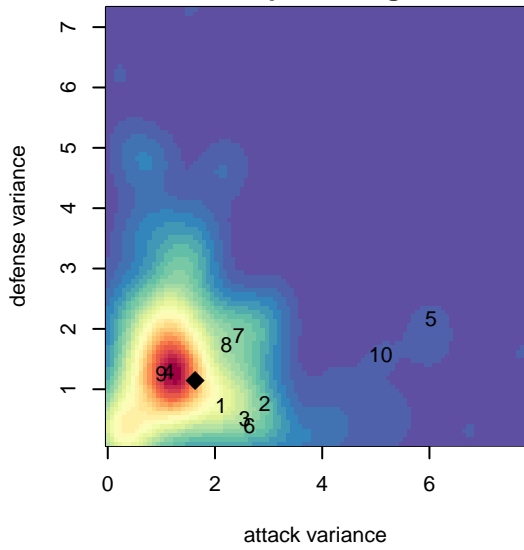

Fuerza FC Academy G02

Fuerza FC
 Marysville, WA
 G02 total strength=1041
 attack=1.81 defense=2.94
 fall league = PSPL Classic 2 U16

alt names used:
 Fuerza FC 2002
 Fuerza FC G2002

Venues played:
 2017 Crossfire Select U16 Silver
 2017 PSPL Classic 2 U16

Fuerza FC Academy G02
 Dots are actual minus expected GF (blue circles) and GA (red triangles).
 Blue line is smoothed change in attack strength. Red is smoothed change in defense strength.

**attack and defense variance (black dot)
relative to other teams
and top 10 in region**