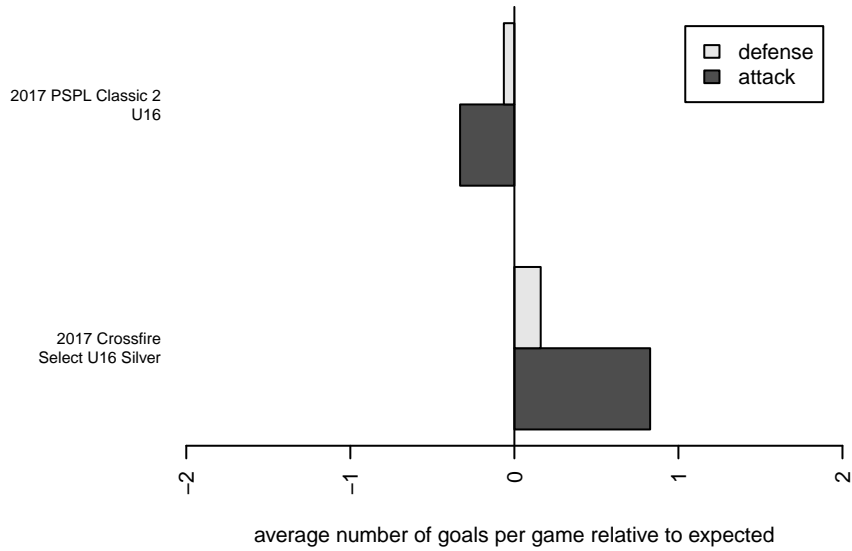

Performance relative to 13 month average