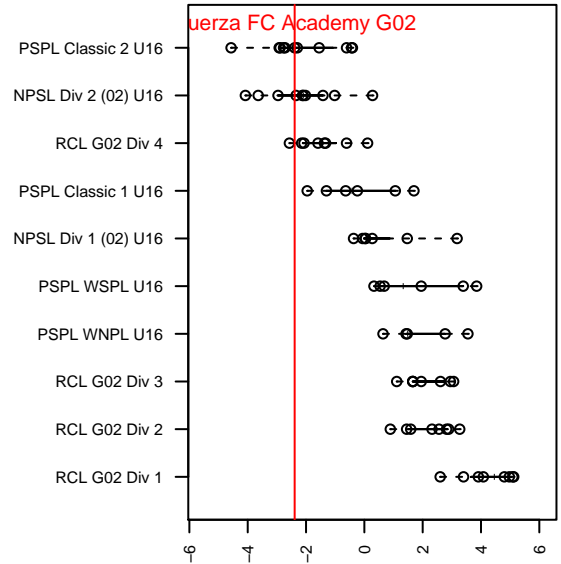

**attack and defense rating
relative to others at age
and all opponents in last 13 months**