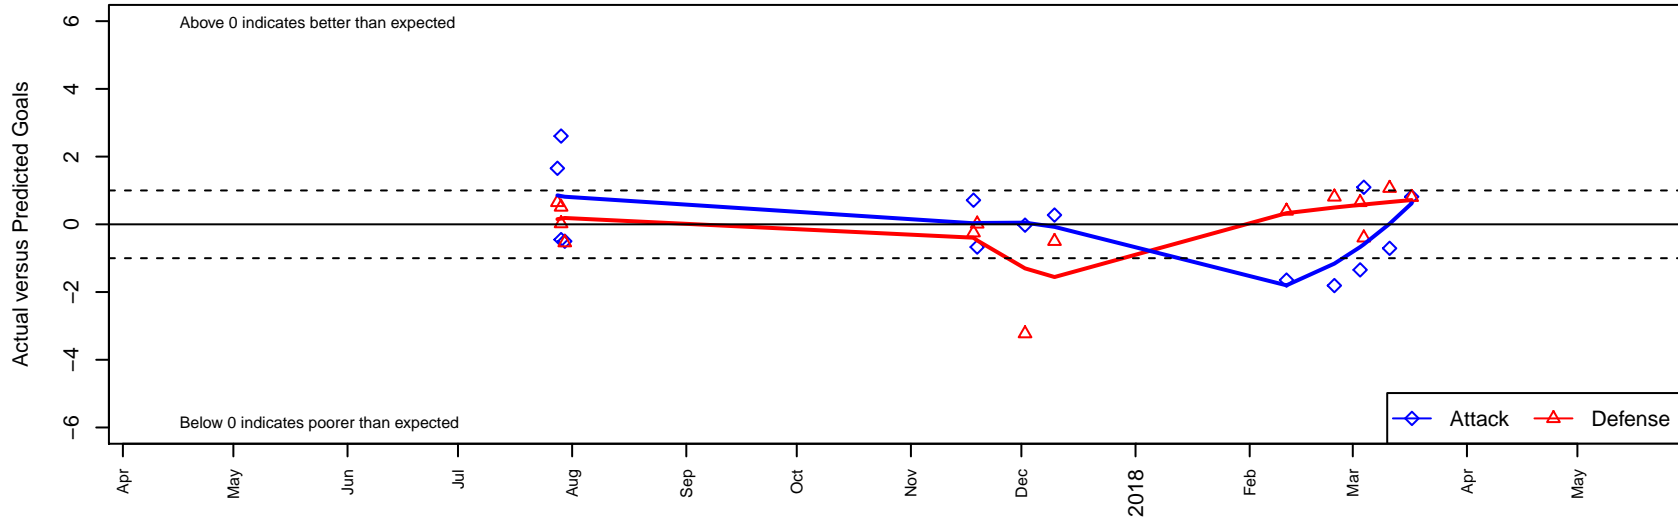

Fuerza FC Academy G02

Fuerza FC
 Marysville, WA
 G02 total strength=1041
 attack=1.81 defense=2.94
 fall league = PSPL Classic 2 U16

alt names used:
 Fuerza FC 2002
 Fuerza FC G2002

Venues played:
 2017 Crossfire Select U16 Silver
 2017 PSPL Classic 2 U16

Fuerza FC Academy G02
 Dots are actual minus expected GF (blue circles) and GA (red triangles).
 Blue line is smoothed change in attack strength. Red is smoothed change in defense strength.

**attack and defense variance (black dot)
relative to other teams
and top 10 in region**